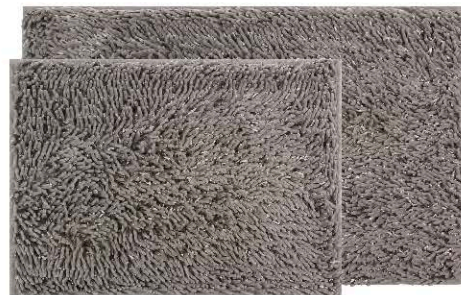

BATH MAT

Wool Yarn Chenille Mat

- ITEM NO. : 2WNC
- SURFACE : Chenille yarn(100% polyester) + Wool Yarn
- Backing : SEBS backing
- SIZE : 60x40cm, 80x50cm

BATH MAT

Mix Noodle Chenille Mat

- ITEM NO. : 2MNM
- SURFACE : Chenille yarn(100% polyester)
- Backing : SEBS backing
- SIZE : 60x40cm, 80x50cm

BATH MAT

Mix Noodle Chenille Rug

- ITEM NO. : 2CHM
- SURFACE : Chenille yarn(100% polyester)
- SIZE : 60x40cm, 80x50cm
- FILLING : Normal sponge/None
- Backing : PVC/SEBS Backing(without sponge)

Spaced Dyed Loop Chenille Mat

BATH MAT

- ITEM NO. : 2SDL
- SURFACE : Chenille yarn(100% polyester)
- Backing : SEBS backing
- SIZE : 60x40cm, 80x50cm

Chenille Bath Mat

BATH MAT

- ITEM NO. : 2CHM
- SURFACE : Chenille Yarn(100% Polyester)
- Backing : SEBS Backing
- SIZE : 61x43cm, 81x51cm

BATH MAT

Solid Lamb Wool Polyester Bath Mat

- ITEM NO. : 2PVF
- SURFACE: Lamb wool (100%Polyester)
- Filling : Sponge / Memory foam
- Backing : PVC/SBR/Mesh/Non-woven Plastic dot
- SIZE : 60x40cm, 80x50cm