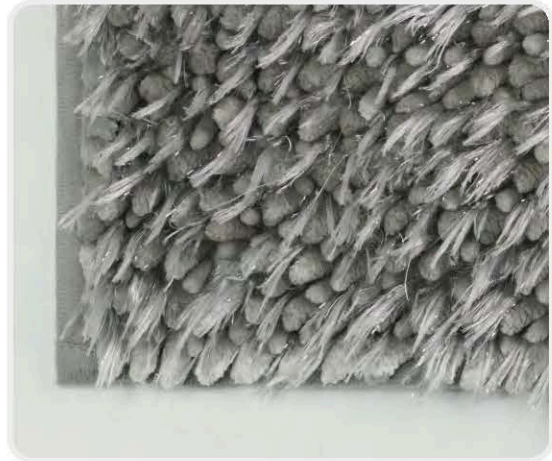

BATH MAT

Wool Yarn Chenille Mat

- ITEM NO. : 2WNC
- SURFACE : Chenille yarn(100% polyester) + Wool Yarn
- Backing : SEBS backing
- SIZE : 60x40cm, 80x50cm

BATH MAT

Mix Noodle Chenille Mat

- ITEM NO. : 2MNM
- SURFACE : Chenille yarn(100% polyester)
- Backing : SEBS backing
- SIZE : 60x40cm, 80x50cm

BATH MAT

Mix Noodle Chenille Rug

- ITEM NO. : 2CHM
- SURFACE : Chenille yarn(100% polyester)
- SIZE : 60x40cm, 80x50cm
- FILLING : Normal sponge/None
- Backing : PVC/SEBS Backing(without sponge)

Spaced Dyed Loop Chenille Mat

BATH MAT

Solid Lamb Wool Polyester Bath Mat

- ITEM NO. : 2PVF
- SURFACE: Lamb wool (100%Polyester)
- Filling : Sponge / Memory foam
- Backing : PVC/SBR/Mesh/Non-woven Plastic dot
- SIZE : 60x40cm, 80x50cm