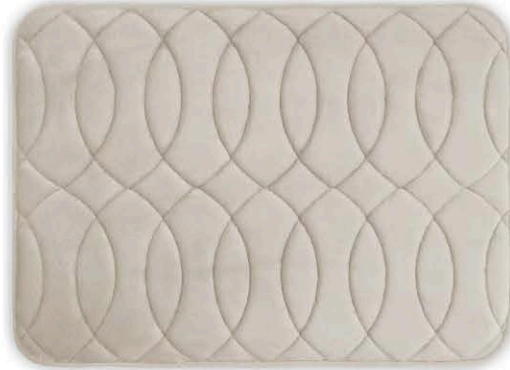

Solid Big Noodle Chenille Mat

- ITEM NO. : 2CHM
- SURFACE : Chenille yarn(100% polyester)
- Backing : SEBS backing
- SIZE : 60x40cm, 80x50cm

BATH MAT

Stitched Chenille Rug

- ITEM NO. : 2TCM
- SURFACE : Chenille Yarn(100% Polyester)
- Backing : SEBS Backing
- SIZE : 40x60cm 45x60cm 50x80cm

Two Tone Chenille Mat

BATH MAT

- ITEM NO. : 2TCM
- SURFACE : Chenille Yarn(100% Polyester)
- Backing : SEBS Backing
- SIZE : 50x80cm 50x40cm/60x45cm

BATH MAT

Embroider Foam Bathmat

- ITEM NO. : 2HMX
- SURFACE : Flannel or coral fleece
- Filling : Sponge / Memory foam
- Backing : PVC / SBR / Non-woven plastic dot
- SIZE : 60x40cm, 80x50cm

Embroider Foam Bathmat

BATH MAT

BATH MAT

Embroider Foam Bathmat

Embroider Foam Bathmat

BATH MAT

- ITEM NO. : 2HMX
- SURFACE: Flannel or coral fleece
- Filling : Sponge Memory Foam
- Backing : PVC/SBR Non-woven Plastic dot
- SIZE : 60x40cm, 80x50cm

BATH MAT

Embroider Foam Bathmat

BATH MAT

Broad Brimmed Foad Mat

- ITEM NO. : 2WBM
- SURFACE : Flannel or coral fleece
- Filling : Sponge / Memory foam
- Backing : PVC/SBR/Mesh/Non-woven Plastic dot
- SIZE : 60x40cm, 80x50cm