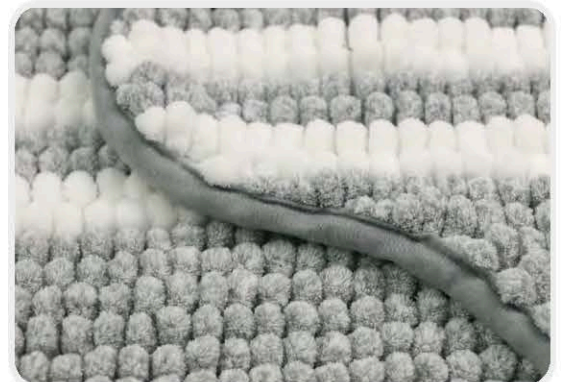

Two Tone Chenille Mat

BATH MAT