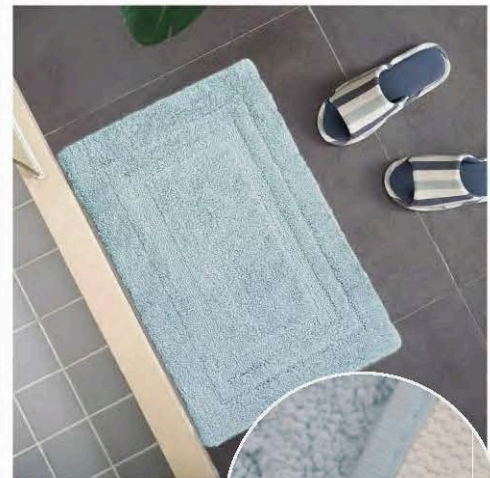

High Terry Low Pile Microfiber Bath Mat

- ITEM NO. : 2PMM
- SURFACE : Microfiber
- Backing : SEBS / TPR / Sponge+PVC
- SIZE : 60x40cm, 80x50cm