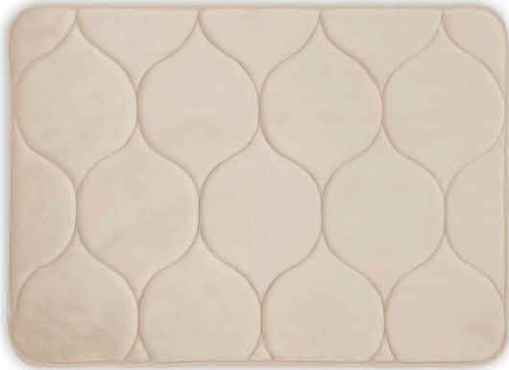

Solid Big Noodle Chenille Mat

- ITEM NO. : 2CHM
- SURFACE : Chenille yarn(100% polyester)
- Backing : SEBS backing
- SIZE : 60x40cm, 80x50cm

BATH MAT

Stitched Chenille Rug

- ITEM NO. : 2TCM
- SURFACE : Chenille Yarn(100% Polyester)
- Backing : SEBS Backing
- SIZE : 40x60cm 45x60cm 50x80cm

Two Tone Chenille Mat

BATH MAT

- ITEM NO. : 2TCM
- SURFACE : Chenille Yarn(100% Polyester)
- Backing : SEBS Backing
- SIZE : 50x80cm 50x40cm/60x45cm

BATH MAT

Embroider Foam Bathmat

- ITEM NO. : 2HMX
- SURFACE : Flannel or coral fleece
- Filling : Sponge / Memory foam
- Backing : PVC / SBR / Non-woven plastic dot
- SIZE : 60x40cm, 80x50cm

Embroider Foam Bathmat

BATH MAT

BATH MAT

Embroider Foam Bathmat

Embroider Foam Bathmat

BATH MAT

- ITEM NO. : 2HMX
- SURFACE: Flannel or coral fleece
- Filling : Sponge Memory Foam
- Backing : PVC/SBR Non-woven Plastic dot
- SIZE : 60x40cm, 80x50cm

BATH MAT

Embroider Foam Bathmat

BATH MAT

Broad Brimmed Foad Mat

- ITEM NO. : 2WBM
- SURFACE : Flannel or coral fleece
- Filling : Sponge / Memory foam
- Backing : PVC/SBR/Mesh/Non-woven Plastic dot
- SIZE : 60x40cm, 80x50cm