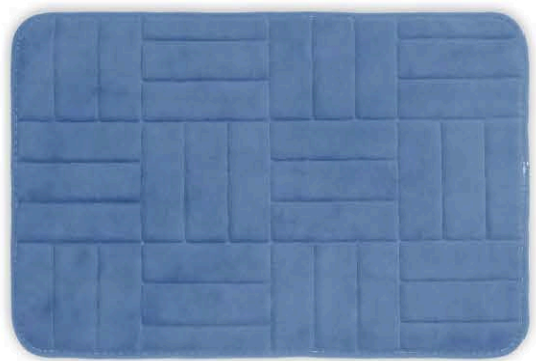

Two Tone Chenille Mat

BATH MAT

- ITEM NO. : 2TCM
- SURFACE : Chenille Yarn(100% Polyester)
- Backing : SEBS Backing
- SIZE : 50x80cm 50x40cm/60x45cm

BATH MAT

Embroider Foam Bathmat

- ITEM NO. : 2HMX
- SURFACE : Flannel or coral fleece
- Filling : Sponge / Memory foam
- Backing : PVC / SBR / Non-woven plastic dot
- SIZE : 60x40cm, 80x50cm

Embroider Foam Bathmat

BATH MAT

BATH MAT

Embroider Foam Bathmat

Embroider Foam Bathmat

BATH MAT

- ITEM NO. : 2HMX
- SURFACE: Flannel or coral fleece
- Filling : Sponge Memory Foam
- Backing : PVC/SBR Non-woven Plastic dot
- SIZE : 60x40cm, 80x50cm

BATH MAT

Embroider Foam Bathmat

BATH MAT

Broad Brimmed Foad Mat

- ITEM NO. : 2WBM
- SURFACE : Flannel or coral fleece
- Filling : Sponge / Memory foam
- Backing : PVC/SBR/Mesh/Non-woven Plastic dot
- SIZE : 60x40cm, 80x50cm

3D Floral Pattern Fur Mat

- ITEM NO. : 2PVF
- SURFACE : 3D floral pattern fur
- Filling : Sponge / Memory foam
- Backing : PVC/SBR/Mesh/Non-woven Plastic dot
- SIZE : 60x40cm, 80x50cm

- ITEM NO. : 2PMM
- SURFACE : Microfiber
- Backing : SEBS / TPR / Sponge+PVC
- SIZE : 60x40cm, 80x50cm