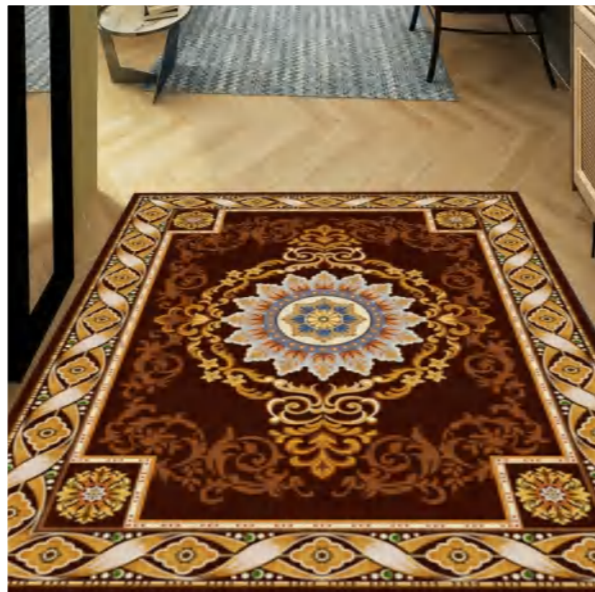

DOOR MAT

POLYESTER SERIES

SURFACE MATERIAL: POLYESTER

BASE MATERIAL: NATURAL RUBBER

SIZE: 50*80CM/50*120CM/50*180CM OR CUSTOMIZED

DESIGN SHOW

● Beige

● Grey

SIZE: 40*60CM/45*75CM/50*80CM/50*120CM OR CUSTOMIZEDM/50*120CM OR CUSTOMIZED

DESIGN SHOW

LINEN-LIKE 657-10 SERIES

DOOR MAT

CHENILLE SERIES

SURFACE MATERIAL: CHENILLE

BASE MATERIAL: NATURAL RUBBER

SIZE: 40*60CM/45*75CM/50*80CM/80*120CM/150*200CM OR CUSTOMIZED