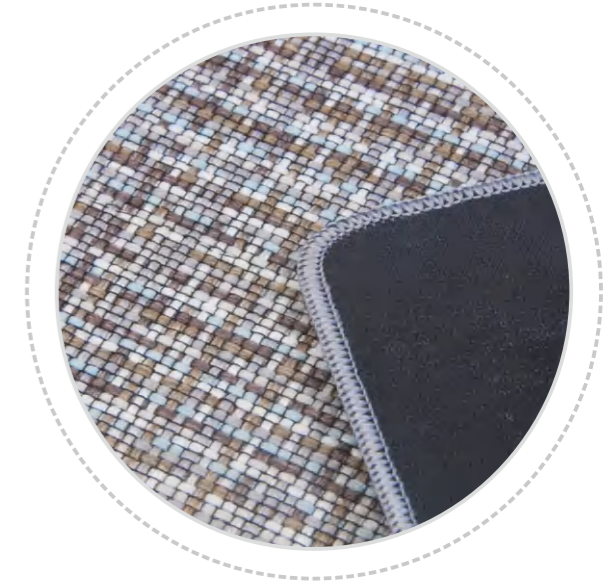

LINEN-LIKE 1619 SERIES

SURFACE MATERIAL: LINEN-LIKE

BASE MATERIAL: NATURAL RUBBER

SIZE: 40*60CM/45*75CM/50*80CM/50*120CM OR CUSTOMIZED