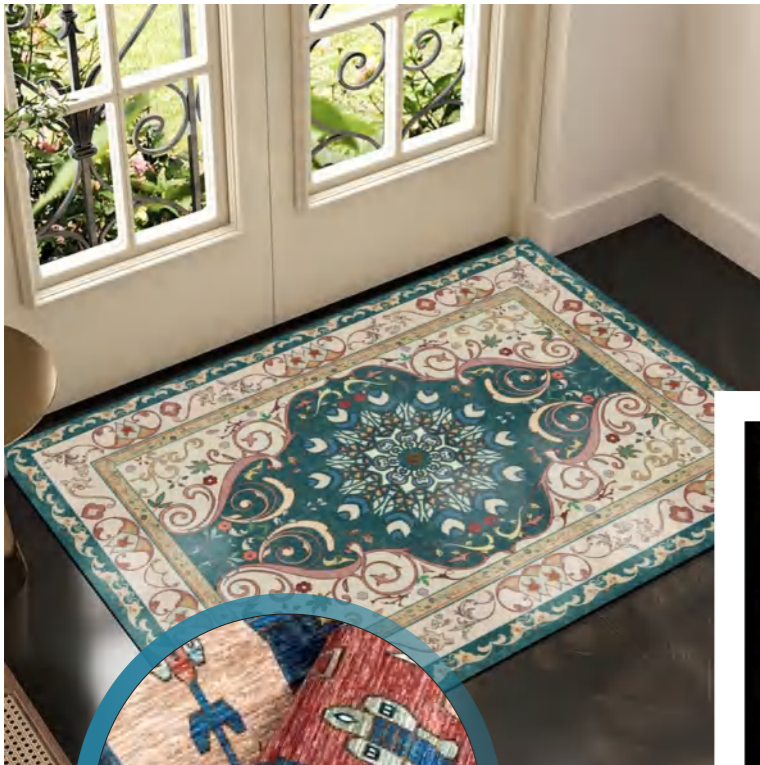

SIZE: 40*60CM/45*75CM/50*80CM/50*120CM OR CUSTOMIZEDM/50*120CM OR CUSTOMIZED

DESIGN SHOW

LINEN-LIKE 657-10 SERIES

DOOR MAT

CHENILLE SERIES

SURFACE MATERIAL: CHENILLE

BASE MATERIAL: NATURAL RUBBER

SIZE: 40*60CM/45*75CM/50*80CM/80*120CM/150*200CM OR CUSTOMIZED