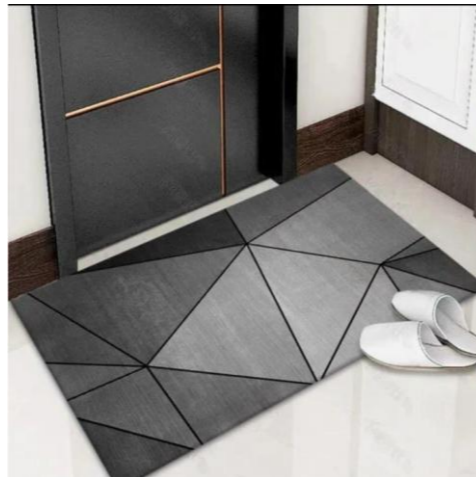

DOOR MAT

POLYESTER FABRIC SERIES

SURFACE MATERIAL: POLYESTER FABRIC

BASE MATERIAL: NATURAL RUBBER

SIZE: 40*60CM/45*75CM/50*80CM/50*120CM OR CUSTOMIZED