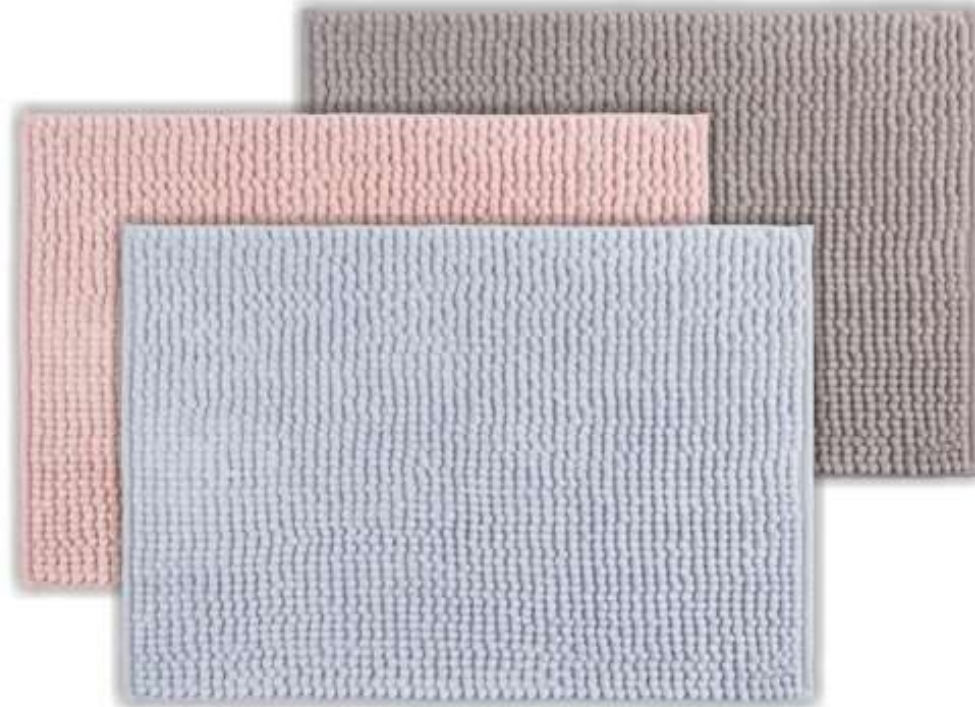

Two Tone Chenille Mat

- ITEM NO. : 2TCM
- SURFACE : Chenille Yarn(100% Polyester)
- Backing : SEBS Backing
- SIZE : 50x80cm 50x40cm/60x45cm

Mix Noodle Chenille Mat

- ITEM NO. : 2MNM
- SURFACE : Chenille yarn(100% polyester)
- Backing : SEBS backing
- SIZE : 60x40cm, 80x50cm

Wool Yarn Chenille Mat

- ITEM NO. : 2WNC
- SURFACE : Chenille yarn(100% polyester) + Wool Yarn
- Backing : SEBS backing
- SIZE : 60x40cm, 80x50cm

Printed Chenille Mat

- ITEM NO. : 2DCC
- SURFACE : Chenille yarn(100% Polyester)
- Filling : Normal sponge
- Backing : PVC/TPR bakcing/SEBS backing
- SIZE : 60x40cm, 80x50cm

Mix Noodle Chenille Rug

- ITEM NO. : 2CHM
- SURFACE: Chenille yarn(100% polyester)
- SIZE : 60x40cm, 80x50cm
- FILLING : Normal sponge/None
- Backing :PVC/SEBS Backing(without sponge)

Chenille Bath Mat

- ITEM NO. : 2CHM
- SURFACE : Chenille Yarn(100% Polyester)
- Backing : SEBS Backing
- SIZE : 61x43cm, 81x51cm

Stitched Chenille Mat

- ITEM NO. : 2TCM
- SURFACE : Chenille yarn(100% polyester)
- Backing:SEBS backing
- SIZE : 40x60cm 45x60cm 50x80cm

Spaced Dyed Loop Chenille Mat

- ITEM NO. : 2SDL
- SURFACE : Chenille yarn(100% polyester)
- Backing : SEBS backing
- SIZE : 60x40cm, 80x50cm