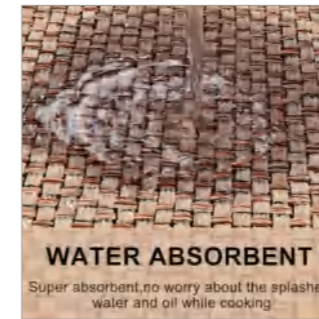

ITEM NO: 657-17

DESIGN SHOW

KITCHEN MAT

LINEN-LIKE SERIES

SURFACE MATERIAL: CHENILLE

BASE MATERIAL: NATURAL RUBBER

SIZE: 40*60CM/45*75CM/50*80CM/50*120CM OR CUSTOMIZED

COLOUR SHOW