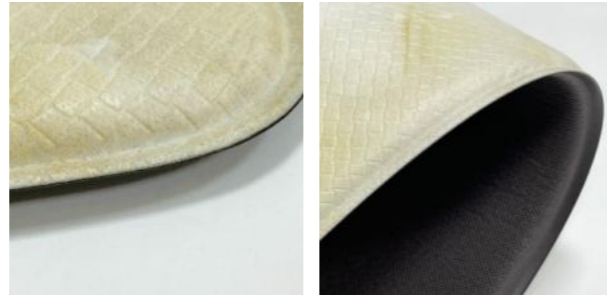

KITCHEN MAT

PU SERIES

SURFACE MATERIAL: PU

BASE MATERIAL: NATURAL RUBBER

SIZE: 40*60CM/45*75CM/50*80CM/50*120CM OR CUSTOMIZED

DESIGN SHOW

KITCHEN MAT

POLYESTER FABRIC SERIES

SURFACE MATERIAL: POLYESTER

BASE MATERIAL: NATURAL RUBBER

SIZE: 40*60CM/45*75CM/50*80CM/50*120CM OR CUSTOMIZED

DESIGN SHOW

KITCHEN MAT

»»»»»»»»»» PVC SERIES

MATERIAL: PVC
SIZE: 40*60CM/45*75CM/50*80CM/50*120CM OR CUSTOMIZED

option 1 ~ pressing

option 2 ~ without pressing

wipe clean

anti drop

Rebound Comfort

Upgrade thicken

DESIGN SHOW

KITCHEN MAT

LINEN-LIKE SERIES

SURFACE MATERIAL: LINEN-LIKE

BASE MATERIAL: NATURAL RUBBER

SIZE: 40*60CM/45*75CM/50*80CM/50*120CM OR CUSTOMIZED

LINEN-LIKE SERIES

ITEM NO: 301-2

ITEM NO: 657-10

ITEM NO: 657-14