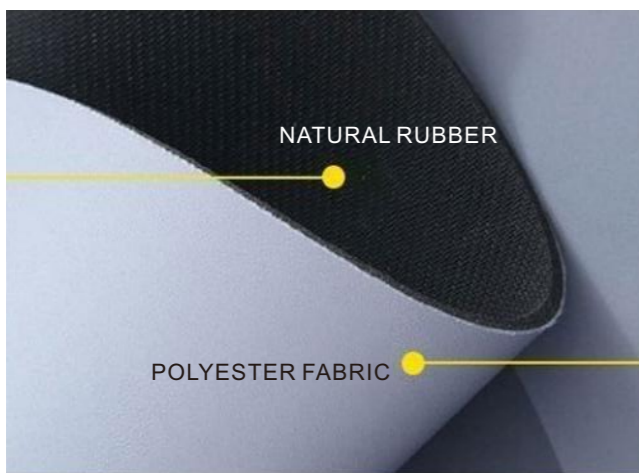

KITCHEN MAT

PU SERIES

SURFACE MATERIAL: PU

BASE MATERIAL: NATURAL RUBBER

SIZE: 40*60CM/45*75CM/50*80CM/50*120CM OR CUSTOMIZED

DESIGN SHOW

KITCHEN MAT

POLYESTER FABRIC SERIES

SURFACE MATERIAL: POLYESTER

BASE MATERIAL: NATURAL RUBBER

SIZE: 40*60CM/45*75CM/50*80CM/50*120CM OR CUSTOMIZED

DESIGN SHOW

KITCHEN MAT

»»»»»»»»»» PVC SERIES

MATERIAL: PVC
SIZE: 40*60CM/45*75CM/50*80CM/50*120CM OR CUSTOMIZED

LINEN-LIKE SERIES

SURFACE MATERIAL: LINEN-LIKE

BASE MATERIAL: NATURAL RUBBER

SIZE: 40*60CM/45*75CM/50*80CM/50*120CM OR CUSTOMIZED

LINEN-LIKE SERIES

ITEM NO: 301-2

ITEM NO: 657-10

ITEM NO: 657-14

GREY

BROWN

BLACK

BEIGE

ROLLS

SURFACE MATERIAL: POLYESTER FABRIC

BASE MATERIAL: NATURAL RUBBER

SIZE: 50*1200cm 50*2000cm 68*1200cm 68*2500cm.....