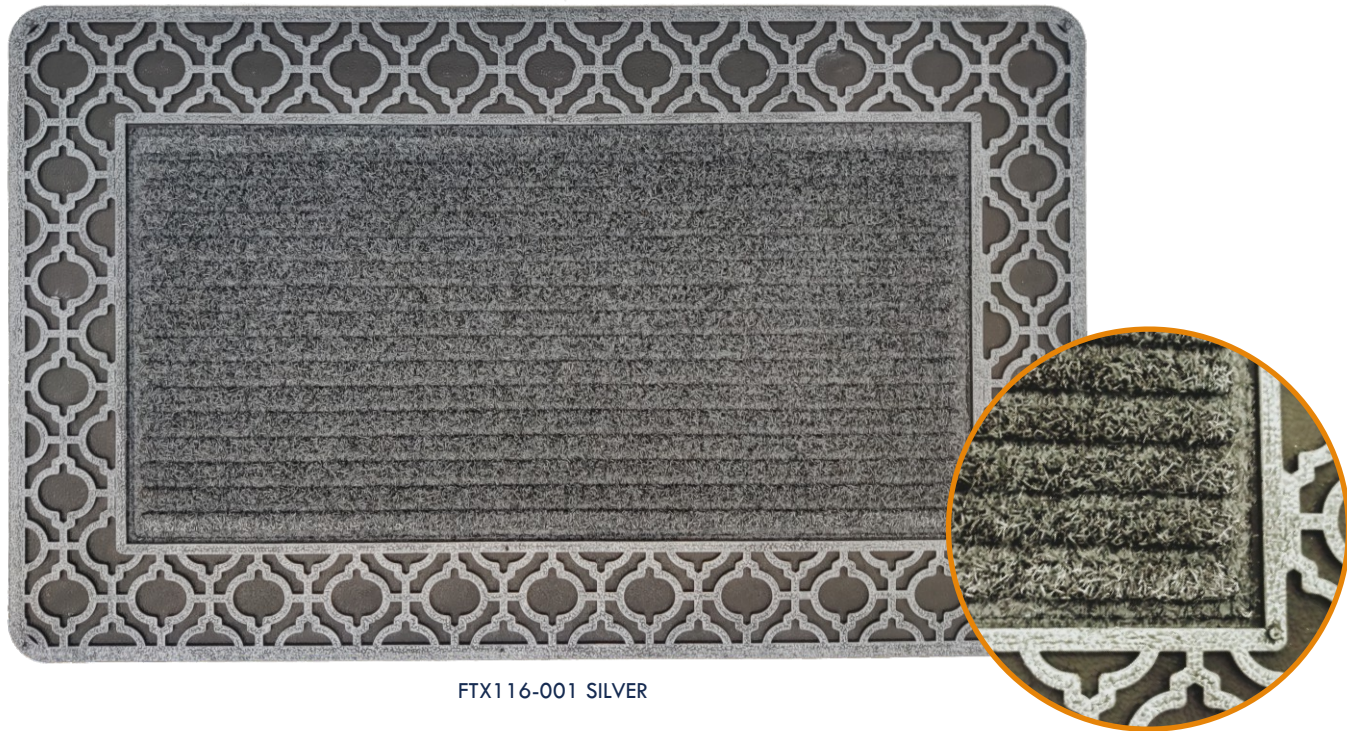

Composition 50% Rubber +50% Polypropylene | HSN Code: 57033920

Available Colours : Beige, Green, Gray, Red & Black

POLYPROPELENE CUT PILE MAT

FTX116-001 GOLD

POLYPROPELENE CUT PILE MAT

FTX116-001 GREEN

POLYPROPELENE CUT PILE MAT