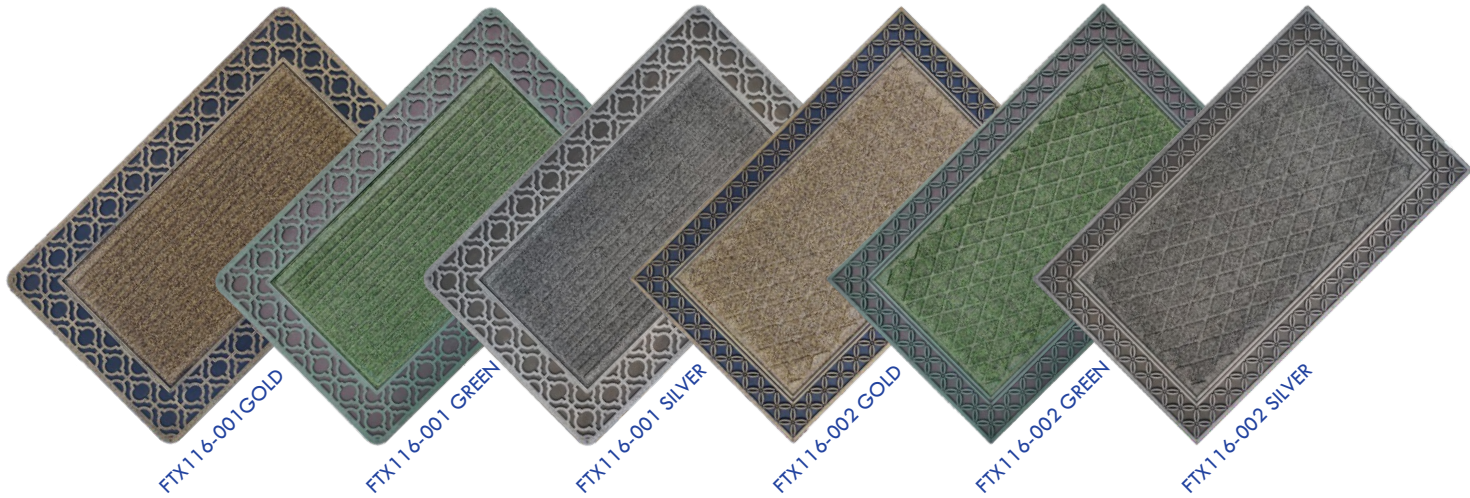

POLYPROPELENE CUT PILE MAT

Size: 40 x 60 Cm | Thickness 8mm | Weight 1.550 Kgms (Approx) | Loadability -20' 14500pcs (FCL)

Size: 45 x 75 Cm | Thickness 8mm | Weight 2.100 Kgms (Approx) | Loadability -20' 10350pcs (FCL)

Composition 50% Rubber +50% Polypropylene | HSN Code: 57033920

Available Colours : Beige, Green, Gray, Red & Black

POLYPROPELENE CUT PILE MAT

FTX116-001 GOLD

POLYPROPELENE CUT PILE MAT

FTX116-001 GREEN

POLYPROPELENE CUT PILE MAT

FTX116-001 SILVER

POLYPROPELENE CUT PILE MAT

FTX116-002 GOLD

POLYPROPELENE CUT PILE MAT

FTX116-002 GREEN

POLYPROPELENE CUT PILE MAT

FTX116-002 SILVER