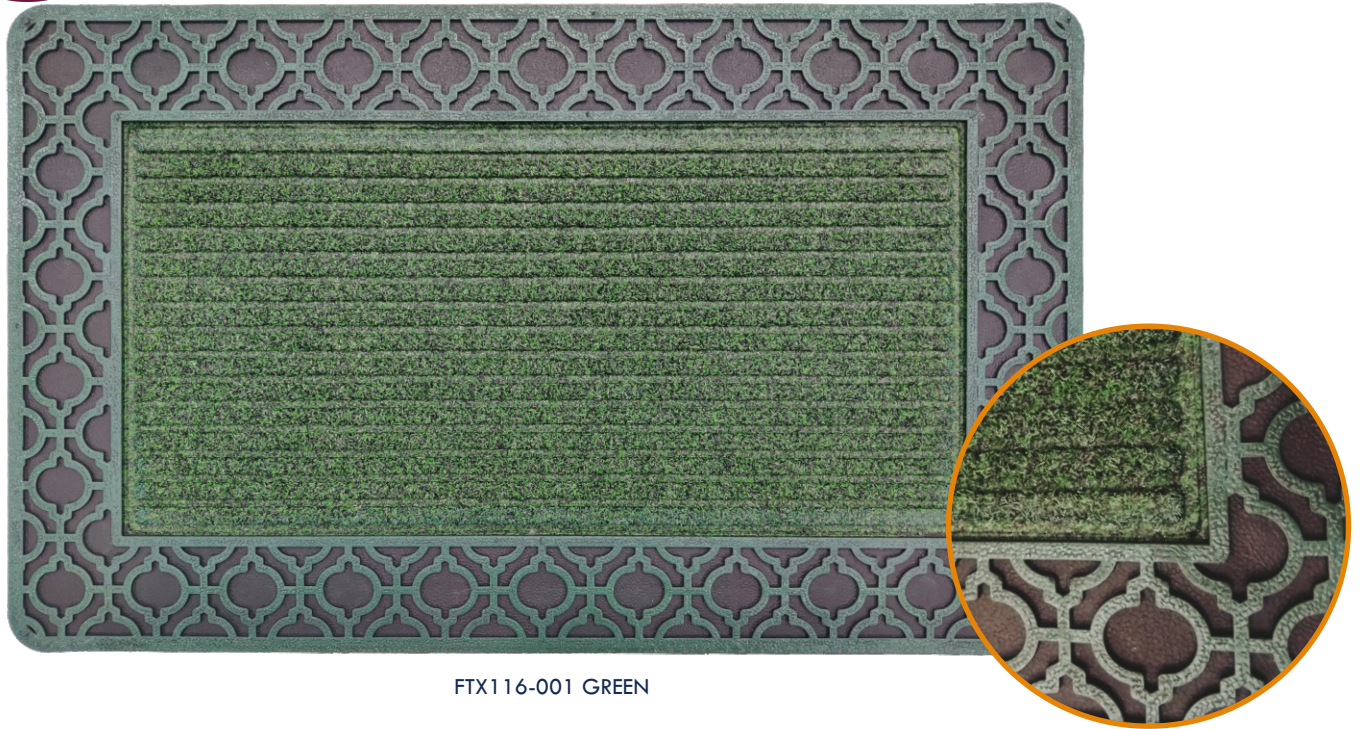

POLYPROPELENE CUT PILE MAT

Size: 40 x 60 Cm | Thickness 8mm | Weight 1.550 Kgms (Approx) | Loadability -20' 14500pcs (FCL)

Size: 45 x 75 Cm | Thickness 8mm | Weight 2.100 Kgms (Approx) | Loadability -20' 10350pcs (FCL)

Composition 50% Rubber +50% Polypropylene | HSN Code: 57033920

Available Colours : Beige, Green, Gray, Red & Black

POLYPROPELENE CUT PILE MAT

FTX116-001 GOLD

POLYPROPELENE CUT PILE MAT

FTX116-001 GREEN

POLYPROPELENE CUT PILE MAT